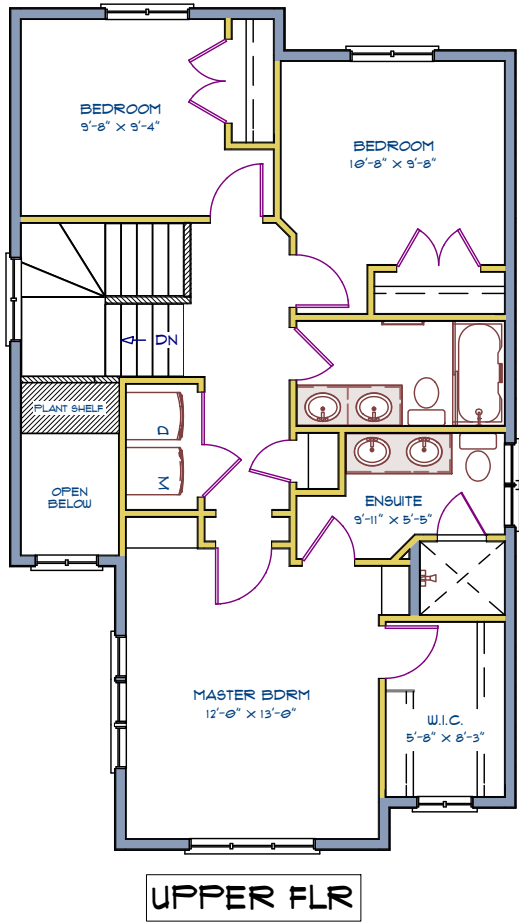

THE BRETTON

TOTAL - 1538 SQ.FT
 MAIN - 724 SQ.FT
 UPPER - 814 SQ.FT
 BASEMENT 698
 GARAGE - 519

HOMES BY
KCM
 11701 - 91 AVE
 GRANDE PRAIRIE, AB
 T8W 0C1
 PH. 780.532.5079
 09-21-11

**Devonshire
 Homes**
 (GRANDE PRAIRIE) INC.