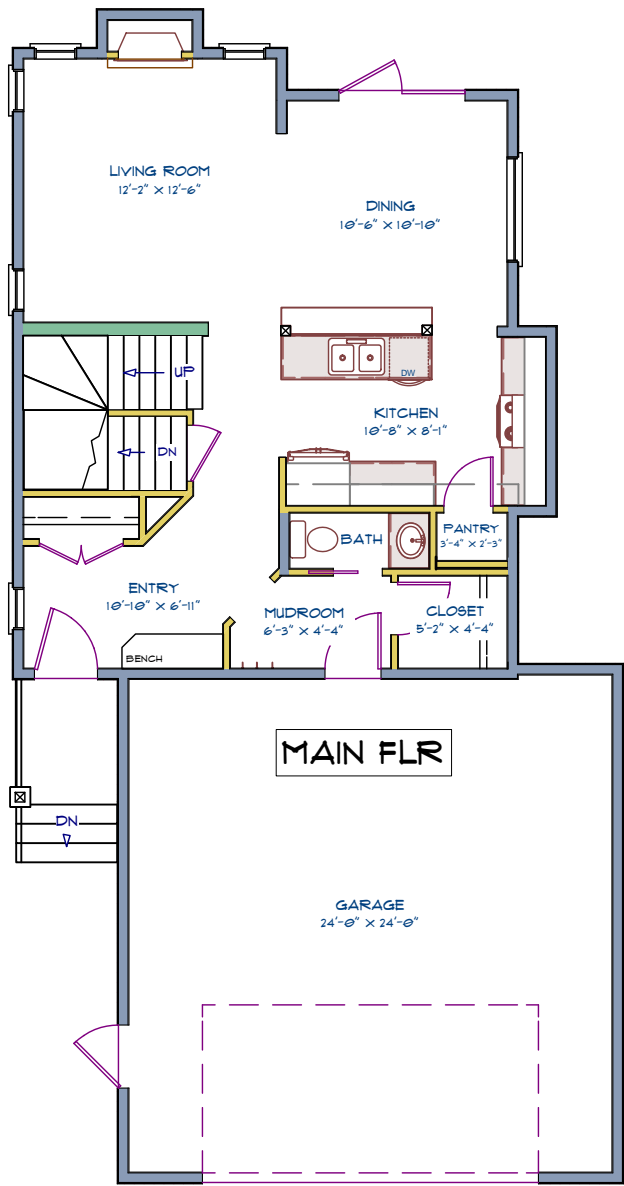

THE BRETTON

TOTAL - 1538 SQ.FT
 MAIN - 724 SQ.FT
 UPPER - 814 SQ.FT
 BASEMENT 698
 GARAGE - 519

HOMES BY
KCM
 11701 - 91 AVE
 GRANDE PRAIRIE, AB
 T8W 0C1
 PH. 780.532.5079
 09-21-11

**Devonshire
 Homes**
 (GRANDE PRAIRIE) INC.