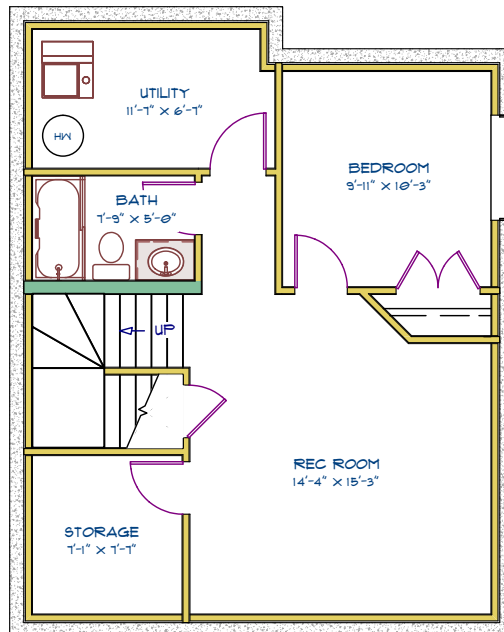

THE BRETTON

TOTAL - 1538 SQ.FT
 MAIN - 724 SQ.FT
 UPPER - 814 SQ.FT
 BASEMENT 698
 GARAGE - 519

HOMES BY
KCM
 11701 - 91 AVE
 GRANDE PRAIRIE, AB
 T8W 0C1
 PH. 780.532.5079
 09-21-11

**Devonshire
 Homes**
 (GRANDE PRAIRIE) INC.