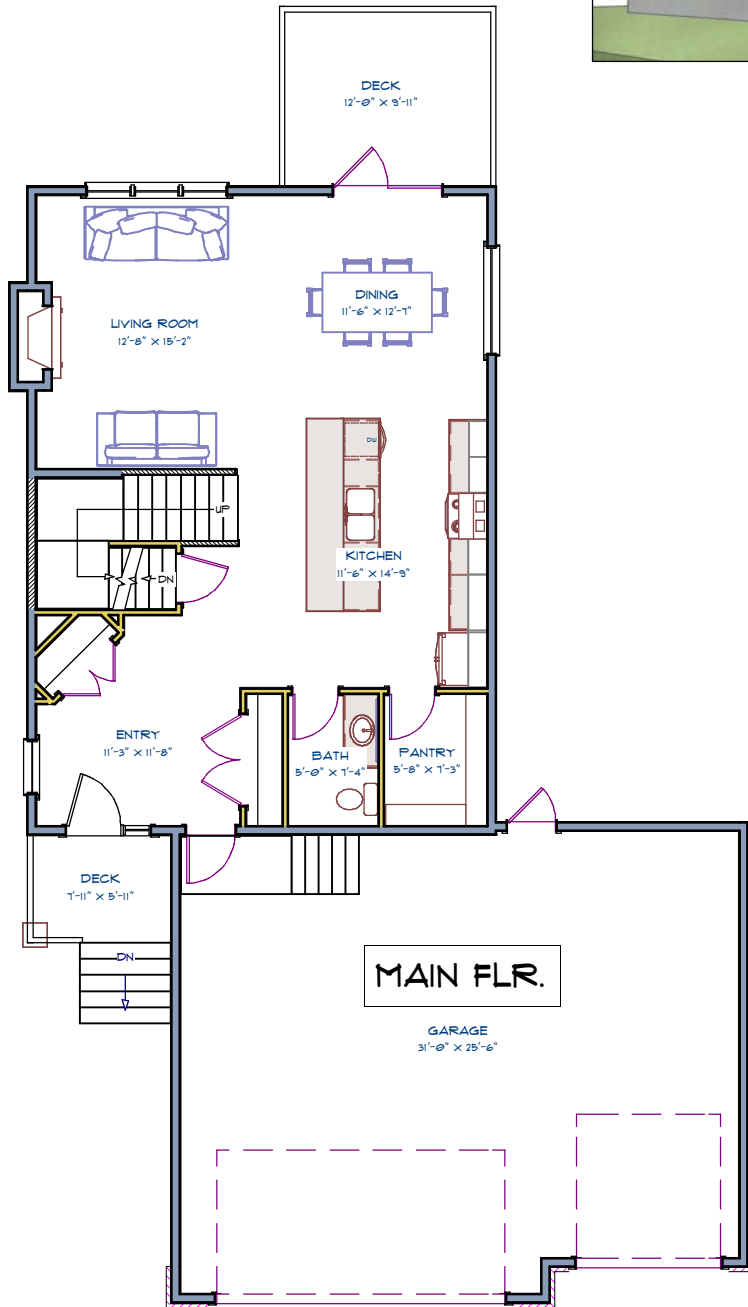

THE BERKELEY

TOTAL - 2215 SQ.FT
 MAIN - 942 SQ.FT
 UPPER - 1273 SQ.FT
 BASEMENT - 936 SQ.FT
 GARAGE - 871 SQ.FT

BASEMENT

HOMES BY
KCM

11701 - 91 AVE
 GRANDE PRAIRIE, AB
 T8W 0C1
 PH. 780.532.5079

**Devonshire
 Homes**
 (GRANDE PRAIRIE) INC.