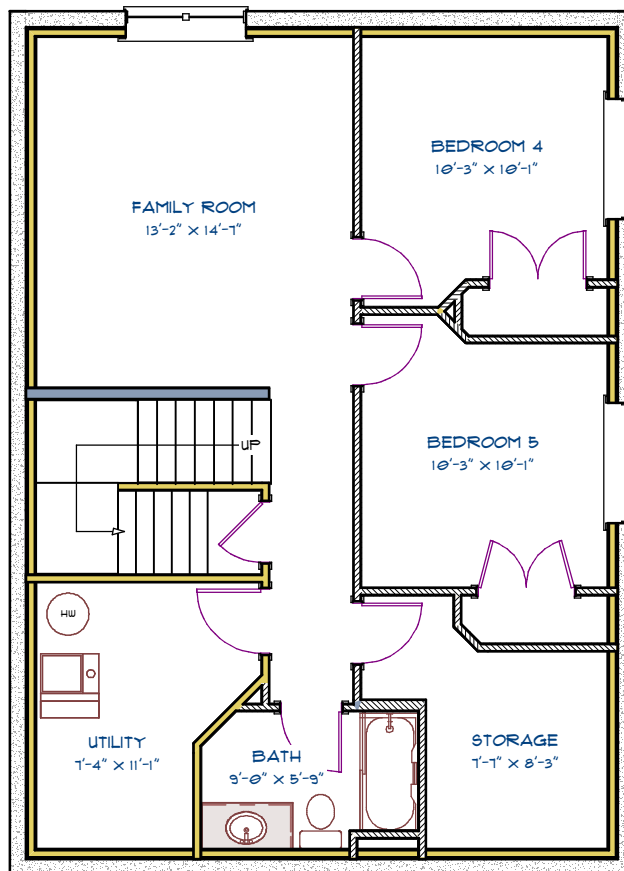

THE BERKELEY

TOTAL - 2215 SQ.FT
 MAIN - 942 SQ.FT
 UPPER - 1273 SQ.FT
 BASEMENT - 936 SQ.FT
 GARAGE - 871 SQ.FT

BASEMENT

HOMES BY
KCM

11701 - 91 AVE
 GRANDE PRAIRIE, AB
 T8W 0C1
 PH. 780.532.5079

**Devonshire
 Homes**
 (GRANDE PRAIRIE) INC.