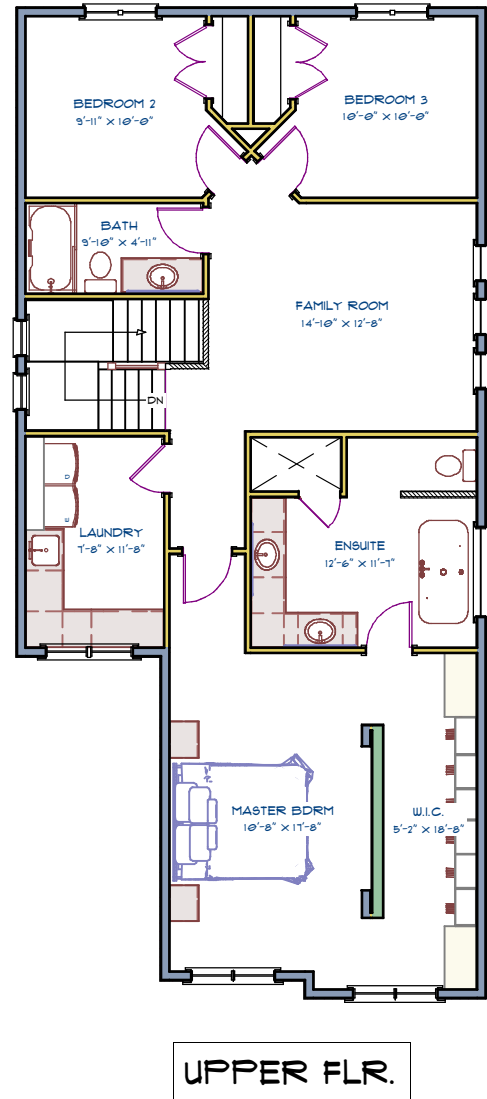

THE BERKELEY

TOTAL - 2215 SQ.FT
 MAIN - 942 SQ.FT
 UPPER - 1273 SQ.FT
 BASEMENT - 936 SQ.FT
 GARAGE - 871 SQ.FT

BASEMENT

HOMES BY
KCM

11701 - 91 AVE
 GRANDE PRAIRIE, AB
 T8W 0C1
 PH. 780.532.5079

**Devonshire
 Homes**
 (GRANDE PRAIRIE) INC.