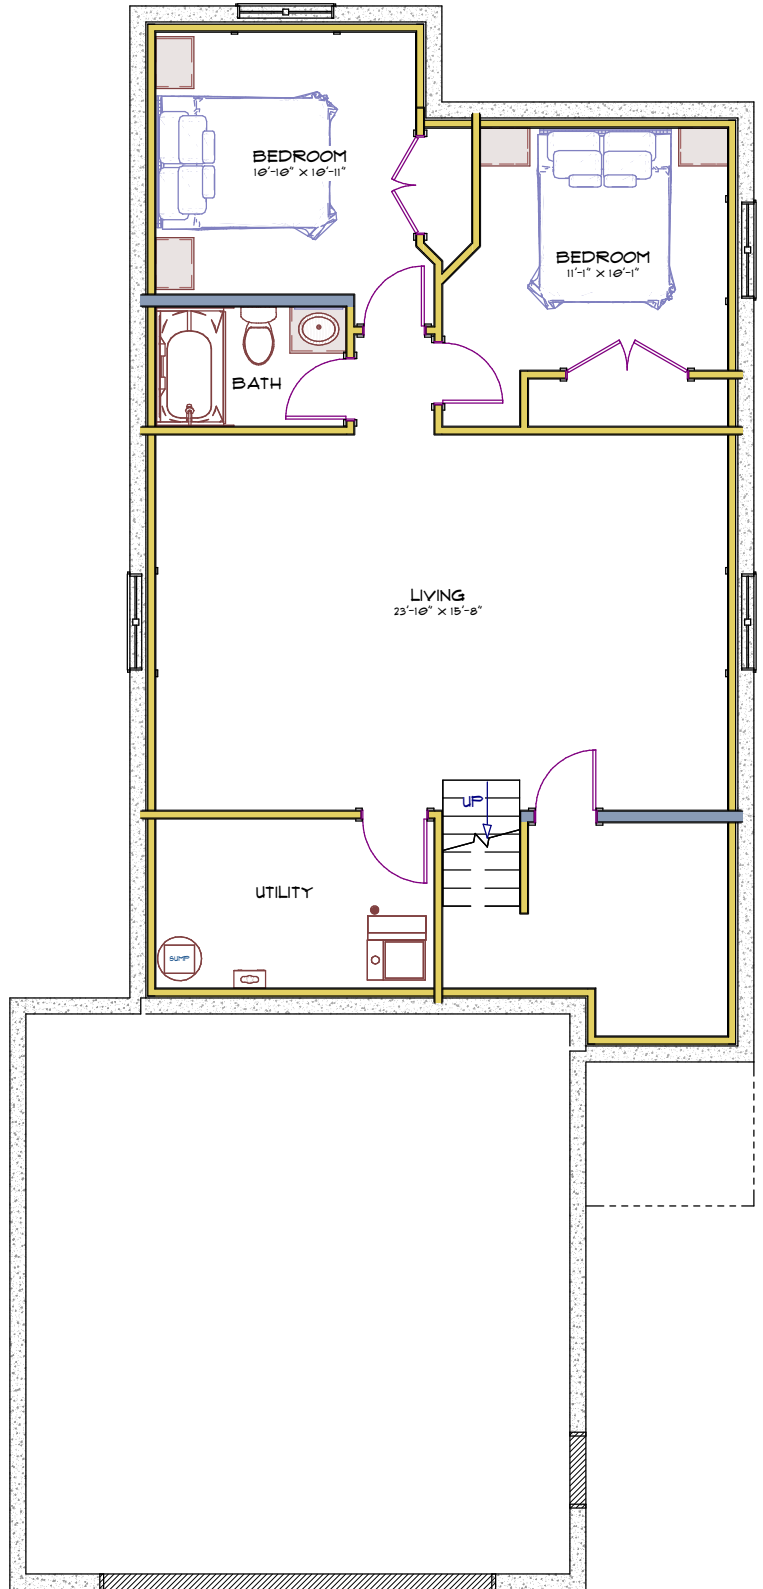

LINDEN

TOTAL - 1449 SQ.FT
 MAIN - 1062 SQ.FT
 UPPER - 387 SQ.FT
 BASEMENT 1055 SQ.FT

HOMES BY
KCM
 11701 - 91 AVE
 GRANDE PRAIRIE, AB
 T8W 0C1
 PH. 780.532.5079

**Devonshire
 Homes**
 (GRANDE PRAIRIE) INC.