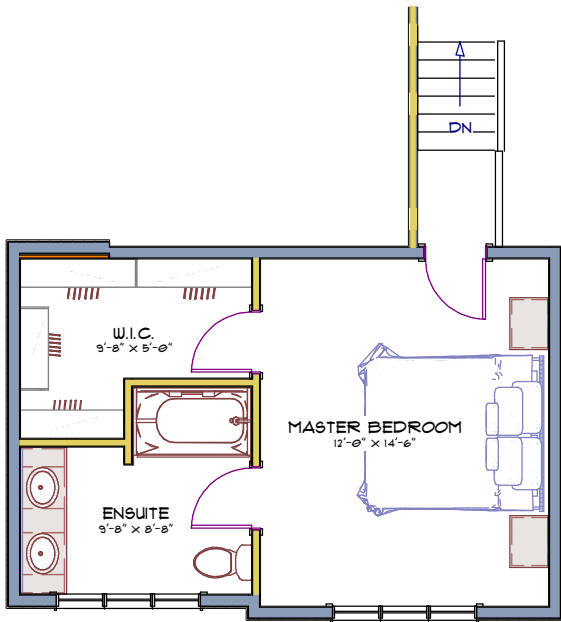

LINDEN

TOTAL - 1449 SQ.FT
 MAIN - 1062 SQ.FT
 UPPER - 387 SQ.FT
 BASEMENT 1055 SQ.FT

HOMES BY
KCM
 11701 - 91 AVE
 GRANDE PRAIRIE, AB
 T8W 0C1
 PH. 780.532.5079

**Devonshire
 Homes**
 (GRANDE PRAIRIE) INC.