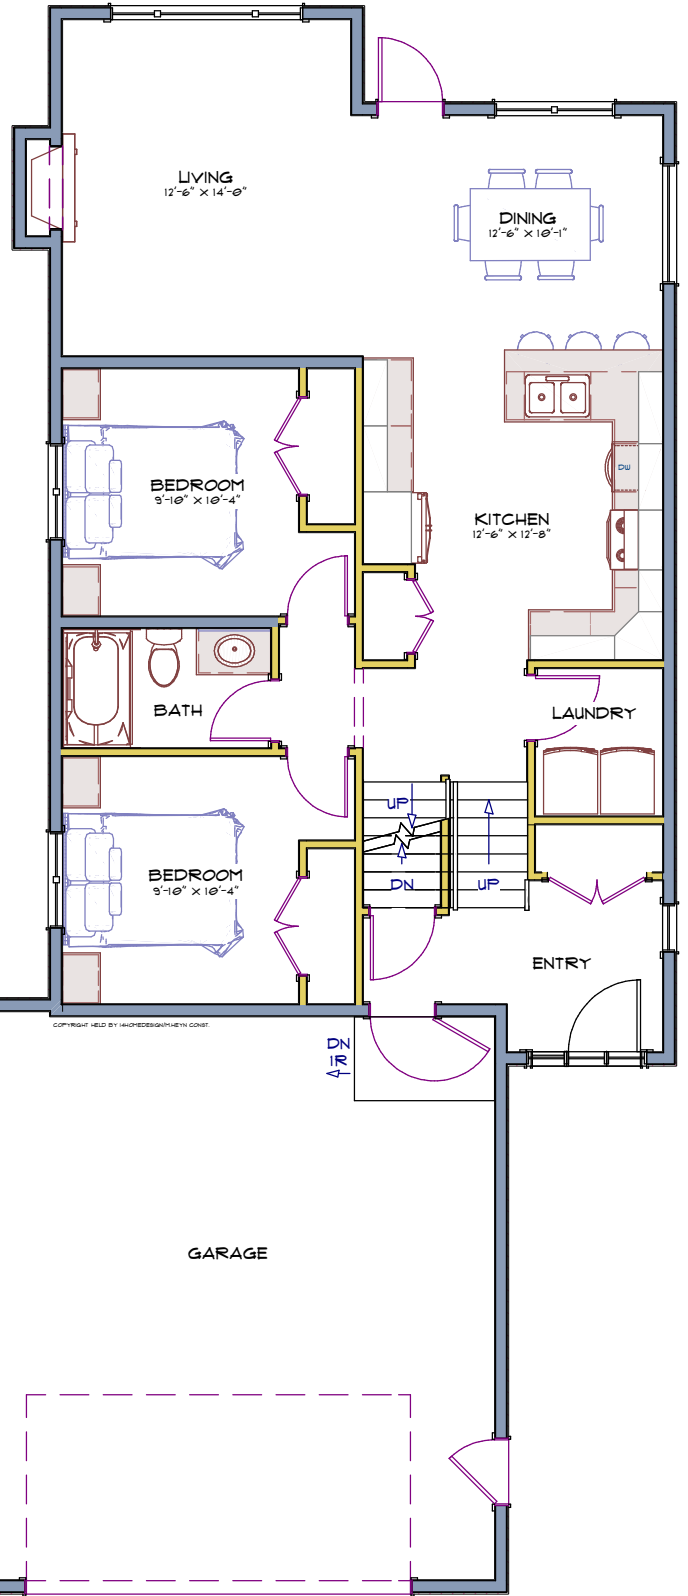

LINDEN

TOTAL - 1449 SQ.FT
 MAIN - 1062 SQ.FT
 UPPER - 387 SQ.FT
 BASEMENT 1055 SQ.FT

HOMES BY
KCM
 11701 - 91 AVE
 GRANDE PRAIRIE, AB
 T8W 0C1
 PH. 780.532.5079

**Devonshire
 Homes**
 (GRANDE PRAIRIE) INC.