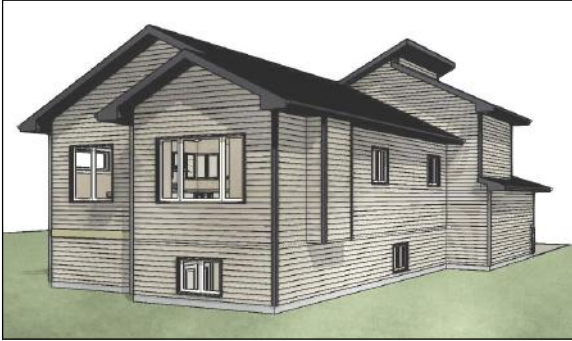

LINDEN

TOTAL - 1449 SQ.FT
 MAIN - 1062 SQ.FT
 UPPER - 387 SQ.FT
 BASEMENT 1055 SQ.FT

HOMES BY
KCM
 11701 - 91 AVE
 GRANDE PRAIRIE, AB
 T8W 0C1
 PH. 780.532.5079

**Devonshire
 Homes**
 (GRANDE PRAIRIE) INC.