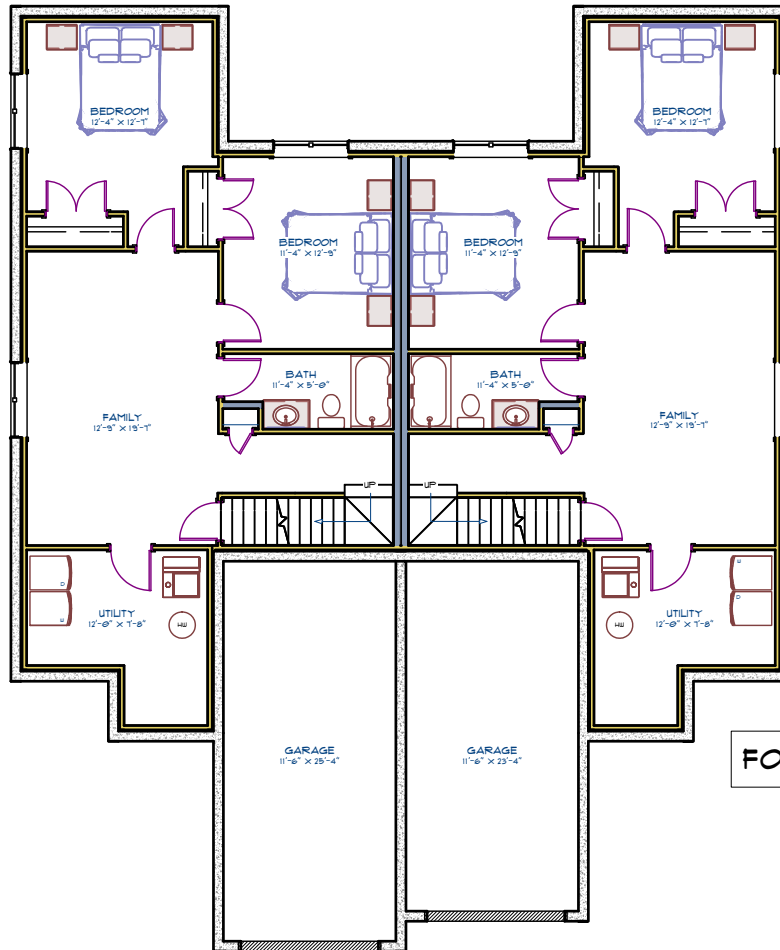

TOTALS PER SIDE
 MAIN - 1014 SQ.FT
 BASEMENT - 1003 SQ.FT
 DECK - 174 SQ.FT

HOMES BY
KCM

11701 - 91 AVE
 GRANDE PRAIRIE, AB
 T8W 0C1
 PH. 780.532.5079

**Devonshire
 Homes**
 (GRANDE PRAIRIE) INC.

THE PRESCOT

FOUNDATION

TOTALS PER SIDE
 MAIN - 1014 SQ.FT
 BASEMENT - 1003 SQ.FT
 DECK - 174 SQ.FT

HOMES BY
KCM

11701 - 91 AVE
 GRANDE PRAIRIE, AB
 T8W 0C1
 PH. 780.532.5079

**Devonshire
 Homes**
 (GRANDE PRAIRIE) INC.