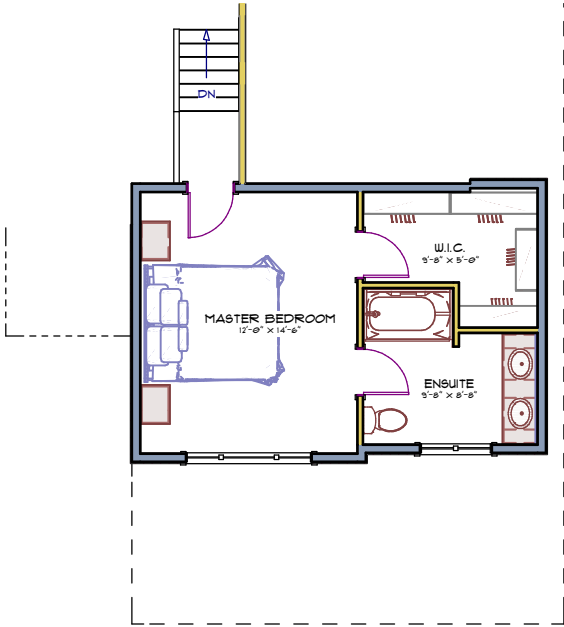

CYPRUS

TOTAL - 1449 SQ.FT
 MAIN - 1062 SQ.FT
 UPPER - 387 SQ.FT
 BASEMENT 1115 SQ.FT

HOMES BY
KCM
 11701 - 91 AVE
 GRANDE PRAIRIE, AB
 T8W 0C1
 PH. 780.532.5079

**Devonshire
 Homes**
 (GRANDE PRAIRIE) INC.

CYPRUS

TOTAL - 1369 SQ.FT
MAIN - 1004 SQ.FT
UPPER - 365 SQ.FT
BASEMENT 995 SQ.FT

HOMES BY
KCM

11701 - 91 AVE
GRANDE PRAIRIE, AB
T8W 0C1
PH. 780.532.5079

**Devonshire
Homes**
(GRANDE PRAIRIE) INC.