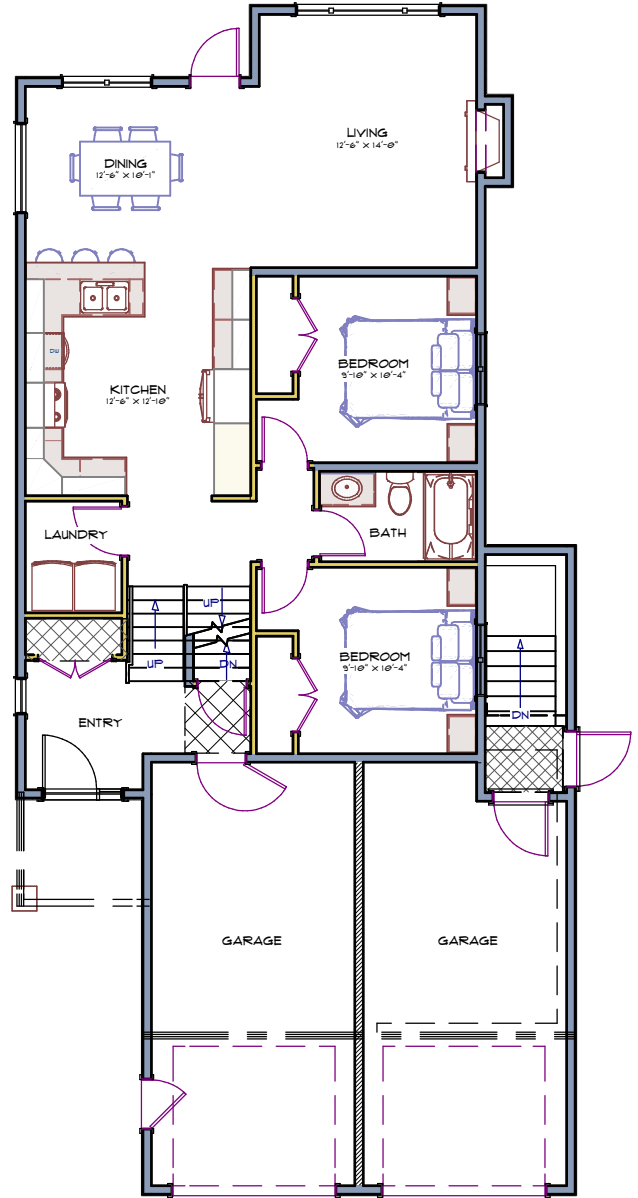

CYPRUS

TOTAL - 1449 SQ.FT
 MAIN - 1062 SQ.FT
 UPPER - 387 SQ.FT
 BASEMENT 1115 SQ.FT

HOMES BY
KCM
 11701 - 91 AVE
 GRANDE PRAIRIE, AB
 T8W 0C1
 PH. 780.532.5079

**Devonshire
 Homes**
 (GRANDE PRAIRIE) INC.

CYPRUS

TOTAL - 1369 SQ.FT
MAIN - 1004 SQ.FT
UPPER - 365 SQ.FT
BASEMENT 995 SQ.FT

HOMES BY
KCM

11701 - 91 AVE
GRANDE PRAIRIE, AB
T8W 0C1
PH. 780.532.5079

**Devonshire
Homes**
(GRANDE PRAIRIE) INC.