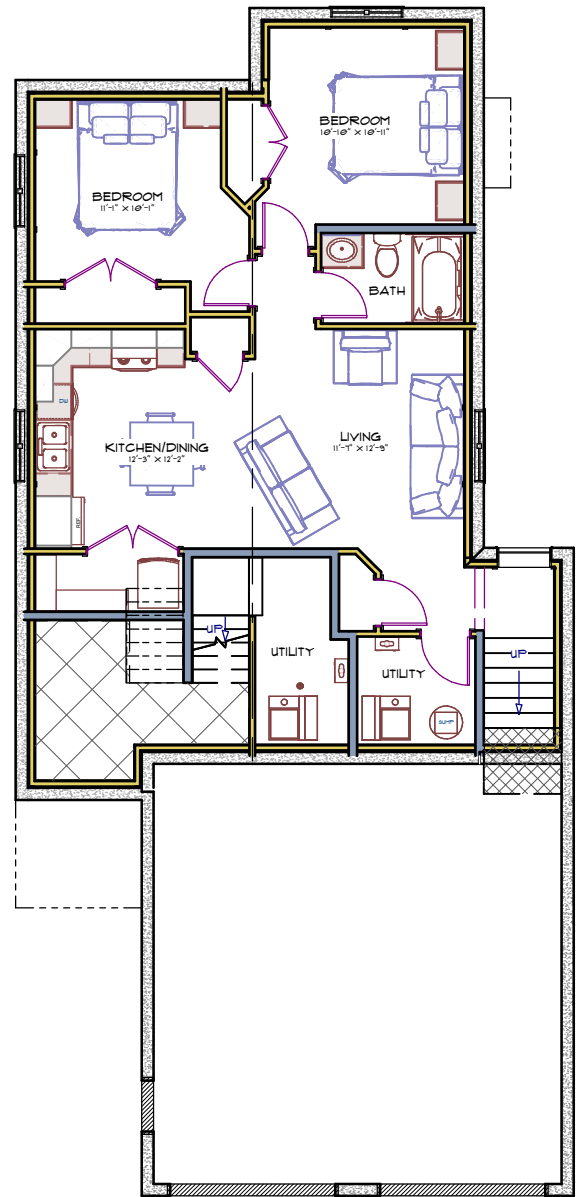

CYPRUS

TOTAL - 1449 SQ.FT
 MAIN - 1062 SQ.FT
 UPPER - 387 SQ.FT
 BASEMENT 1115 SQ.FT

HOMES BY
KCM
 11701 - 91 AVE
 GRANDE PRAIRIE, AB
 T8W 0C1
 PH. 780.532.5079

**Devonshire
 Homes**
 (GRANDE PRAIRIE) INC.

CYPRUS

TOTAL - 1369 SQ.FT
MAIN - 1004 SQ.FT
UPPER - 365 SQ.FT
BASEMENT 995 SQ.FT

HOMES BY
KCM

11701 - 91 AVE
GRANDE PRAIRIE, AB
T8W 0C1
PH. 780.532.5079

**Devonshire
Homes**
(GRANDE PRAIRIE) INC.